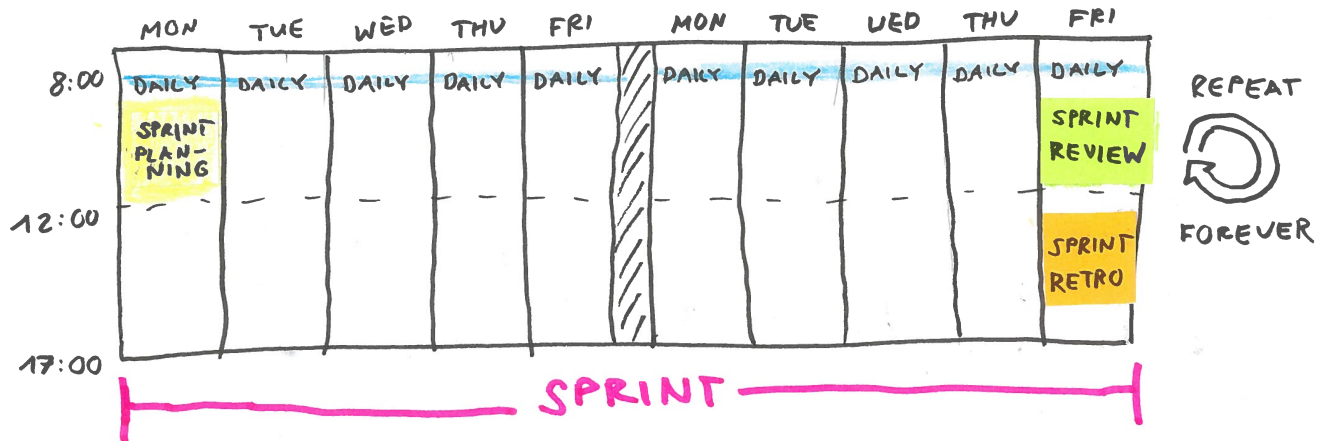

IS ...

SELF-
ORGANIZING

CROSS-
FUNCTIONAL

SCRUM ROLES

THE
PRODUCT
OWNER

THE SCRUM MASTER

SCRUM EVENTS

SPRINT PLANNING

THE DAILY SCRUM

THE SPRINT REVIEW

THE SPRINT RETROSPECTIVE

THE SPRINT AND ITS ARTIFACTS